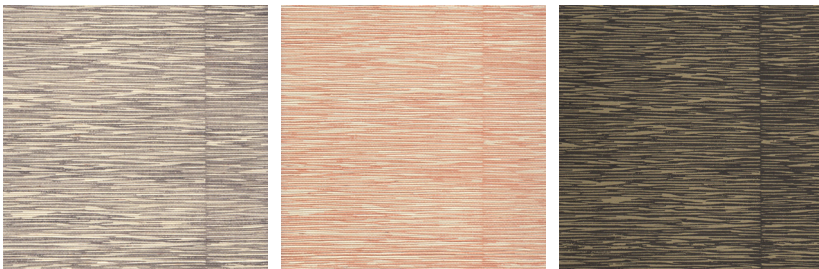

seemakrish

REYES

SKU# W 35-18 S

Color: Ginkgo Green

Content: Hand-woven sisal
with paper backing,
ASTM-E84 Class A

Width: 36" (Trims to 33")

Repeat: 33" H, 39" V

Pattern Match: Random

Badal Gray

Rosé

Glitter Graphite